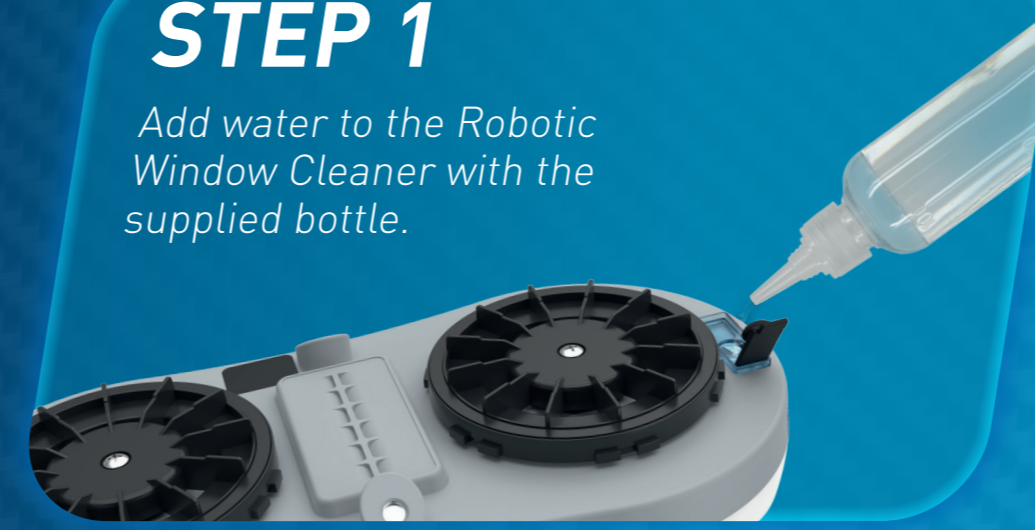

STEP 1

Add water to the Robotic Window Cleaner with the supplied bottle.

STEP 2

Wash the cleaning pads by hand or in the washing machine to ensure the best outcome.

STEP 3

Connect the power cord to the Robotic Window Cleaner and plug it in to the power outlet.