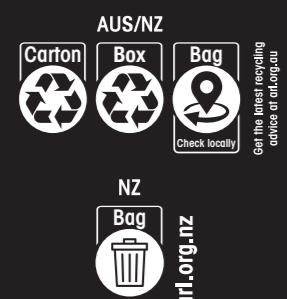

ARLEC

GRID CONNECT

SMART HOME

SMART ROBOTIC WINDOW CLEANER

THE SMART WAY TO CLEAN WINDOWS

SH172HA

remora

ARLEC

GRID CONNECT

SMART HOME

SMART ROBOTIC WINDOW CLEANER

SH172HA

remora

APPROVED
By rkovac at 4:32 pm, Dec 06, 2024

ARLEC

GRID CONNECT

SMART HOME

SMART ROBOTIC WINDOW CLEANER

AUTOMATED CLEANING POWERFUL SUCTION OPTIONAL WATER SPRAY BACKUP BATTERY

ARLEC

GRID CONNECT

SMART HOME

SMART ROBOTIC WINDOW CLEANER

AUTOMATED CLEANING

With gyroscope navigation and edge detection

POWERFUL SUCTION

To reach hard to clean areas with ease

OPTIONAL WATER SPRAY

Easily add water for wet or dry cleaning

BACKUP BATTERY

Download from:
Google Play
App Store

ARLEC

GRID CONNECT

SMART HOME

EASILY REACHES TALL WINDOWS

Automatically washes your hard to reach windows.

Simply place the robot on the glass and watch as it moves across your window.

SH172HA

STEP 1

Add water to the Robotic Window Cleaner with the supplied bottle.

STEP 2

Wash the cleaning pads by hand or in the washing machine to ensure the best outcome.

STEP 3

Connect the power cord to the Robotic Window Cleaner and plug it in to the power outlet.

STEP 4

Put the Robotic Window Cleaner on the glass and press the power button until it turns 'ON'.

STEP 5

Use the remote or app to start cleaning. For dirty windows, start with a dry cycle and finish with a wet cycle. Refer to the instruction manual for more details.