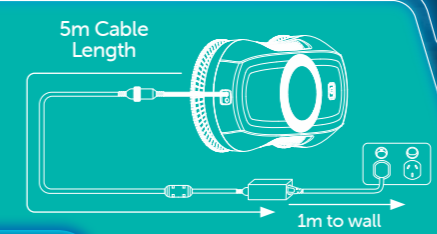

Download from:
Google Play
App Store

ARLEC

GRID CONNECT

SMART HOME

EASILY REACHES TALL WINDOWS

Automatically washes your hard to reach windows.

Simply place the robot on the glass and watch as it moves across your window.

SH172HA